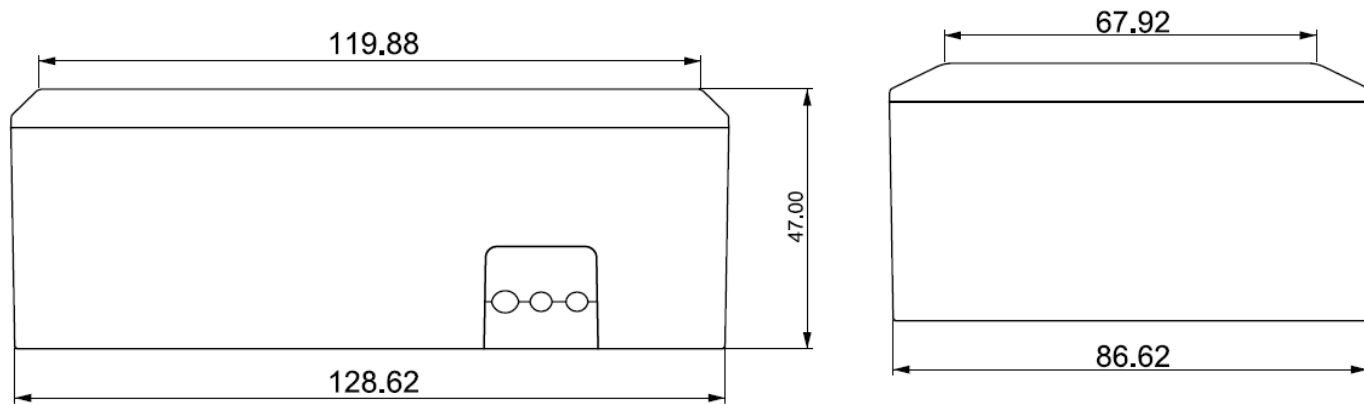

Dimensions in mm

### Dimensions of ASS050500000 Box for Wall Mounting of BMV battery monitor

Revision : v1.0  
Date : 11-08-2015

Dimensions in mm

Dimensions of **ASS050500000** Box for Wall Mounting of **BMV** battery monitor