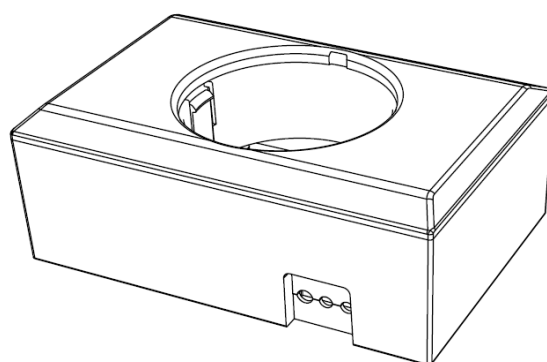

Dimensions in mm

### Dimensions of ASS050500000 Box for Wall Mounting of BMV battery monitor

Revision : v1.0  
Date : 11-08-2015

Dimensions in mm

Dimensions of **ASS050500000** Box for Wall Mounting of **BMV** battery monitor