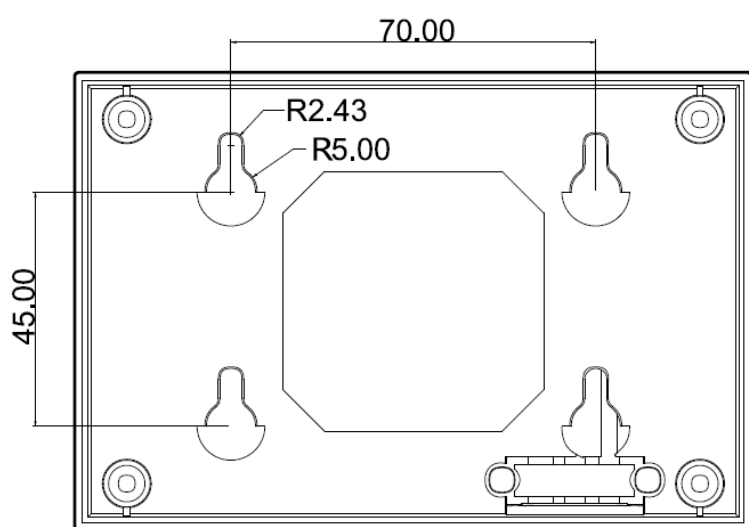

Dimensions in mm

### Dimensions of ASS050500000 Box for Wall Mounting of BMV battery monitor

Revision : v1.0  
Date : 11-08-2015

Dimensions in mm

Dimensions of **ASS050500000** Box for Wall Mounting of **BMV** battery monitor